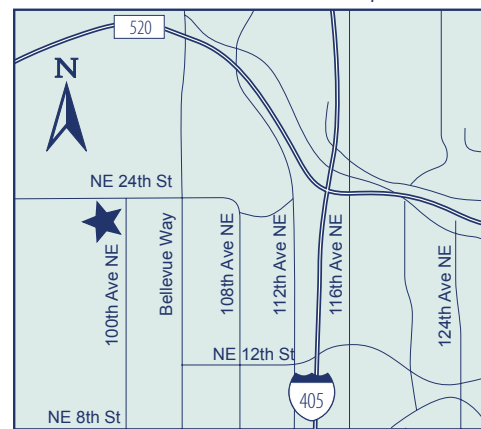

NORTHWEST ARTS CENTER

9825 NE 24th Street, Bellevue
206-920-2957 • Hilltop.Crafts@frontier.com

From 405 take NE 8th Street Exit (West); Take NE 8th Street to Bellevue Way; Turn right on Bellevue Way (North); Turn left on NE 24th Street; Northwest Arts Center is on left at the top of the hill.

From 520 take Bellevue Way (South); Turn right on 24th St.; Northwest Arts Center is on the left at the top of the hill.